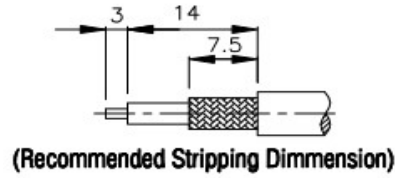

B-605-D

BNC Einbaubuchse 4-Loch, 12,7mm crimp / RG223

NO	DESCRIPTION	MATERIAL	Q' TY	FINISH
1	INSULATION	TEFLON	1	TEFLON
2	WASHER	BRASS	1	NICKEL
3	BODY 1	BRASS	1	NICKEL
4	PIN	BRASS	1	GOLD
5	RING	BRASS	1	NICKEL