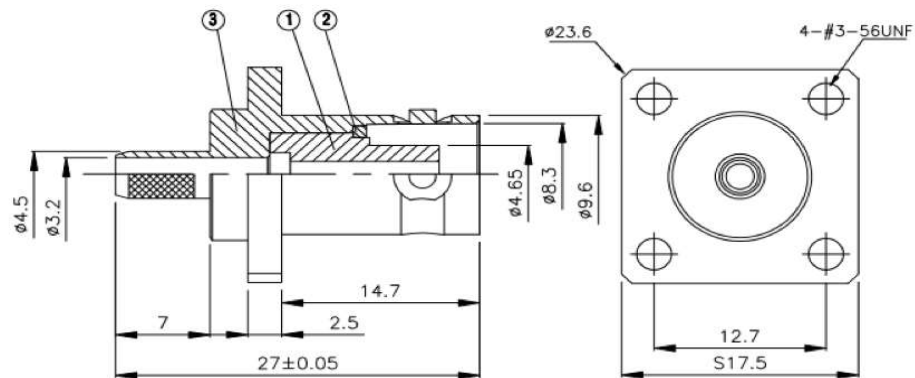

B-605-D

BNC Einbaubuchse 4-Loch, 12,7mm crimp / RG223

NO	DESCRIPTION	MATERIAL	Q' TY	FINISH
1	INSULATION	TEFLON	1	TEFLON
2	WASHER	BRASS	1	NICKEL
3	BODY 1	BRASS	1	NICKEL
4	PIN	BRASS	1	GOLD
5	RING	BRASS	1	NICKEL