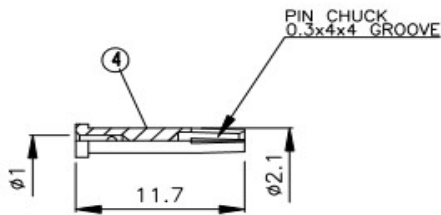

B-605-D

BNC Einbaubuchse 4-Loch, 12,7mm crimp / RG223

NO	DESCRIPTION	MATERIAL	Q' TY	FINISH
1	INSULATION	TEFLON	1	TEFLON
2	WASHER	BRASS	1	NICKEL
3	BODY 1	BRASS	1	NICKEL
4	PIN	BRASS	1	GOLD
5	RING	BRASS	1	NICKEL