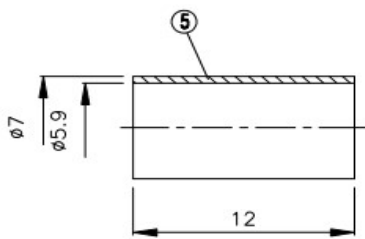

B-605-D

BNC Einbaubuchse 4-Loch, 12,7mm crimp / RG223

NO	DESCRIPTION	MATERIAL	Q' TY	FINISH
1	INSULATION	TEFLON	1	TEFLON
2	WASHER	BRASS	1	NICKEL
3	BODY 1	BRASS	1	NICKEL
4	PIN	BRASS	1	GOLD
5	RING	BRASS	1	NICKEL